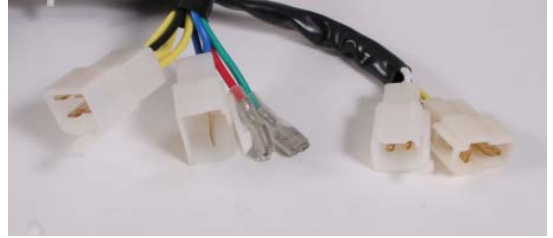

Shape

Generator :

5 KW - single phase

TDE5000T / TGE5500E / TGE6500E

Plug

Articlenumber :

40 48 34

Shape

Generator :

5 KW - three phase

TDE6500T3 / TDE6000T3

Plug

Articlenumber :

40 42 32

Shape

Plug