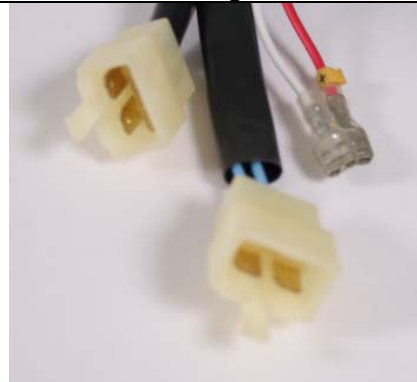

Shape

Plug

Generator :

5 KW - single phase

TDE5000T / TGE5500E / TGE6500E

Articlenumber :

40 21 30

Shape

Plug

Generator :

5 KW - three phase

TDE6000T 3

Articlenumber :

60 00 06