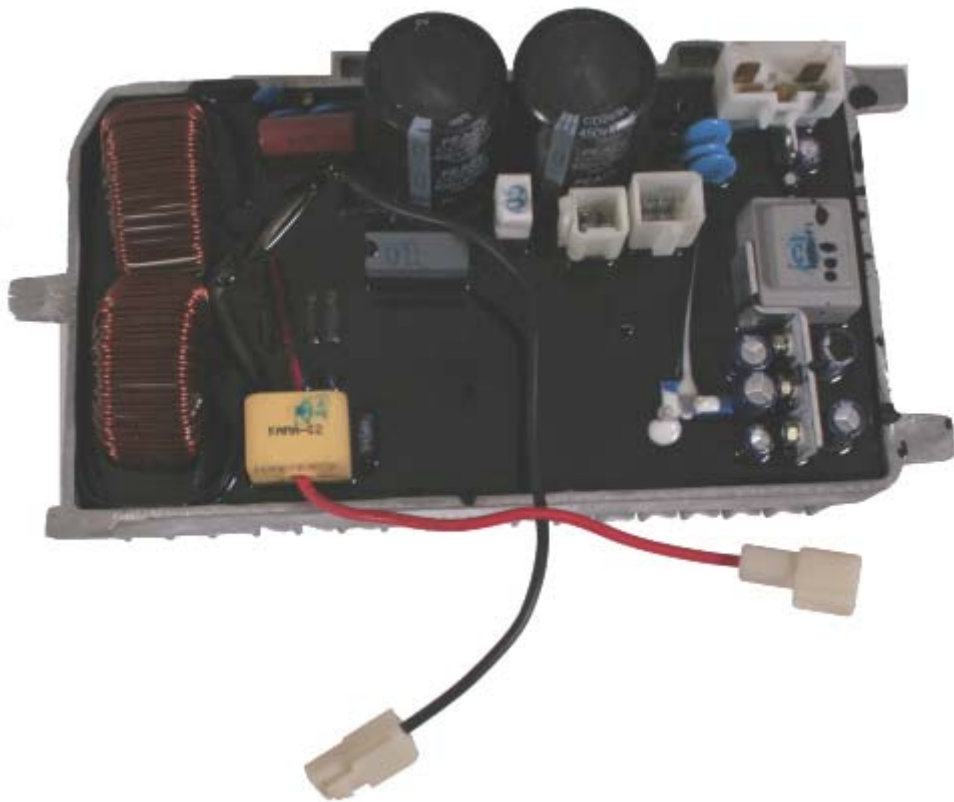

Generator :
TGE2000 Ti

Articlenumber :
40 37 83