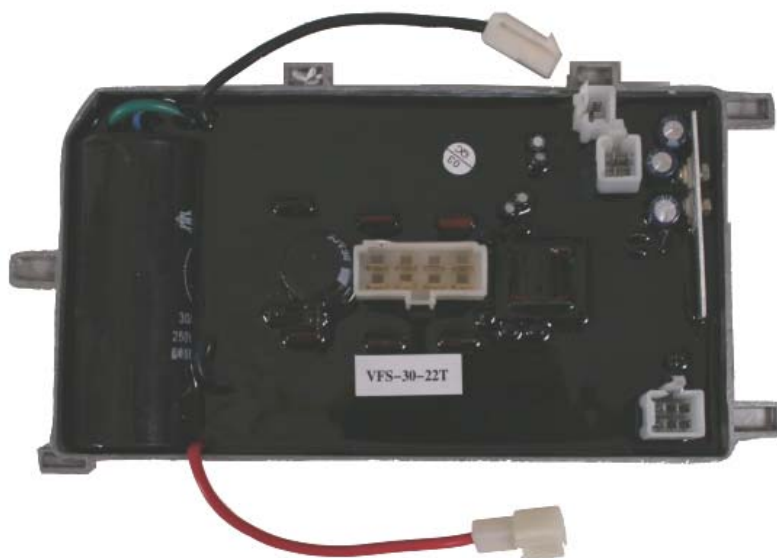

Generator :
TGE2000TC

Articlenumber :
AVR : 40 37 84
Controller : 40 37 86