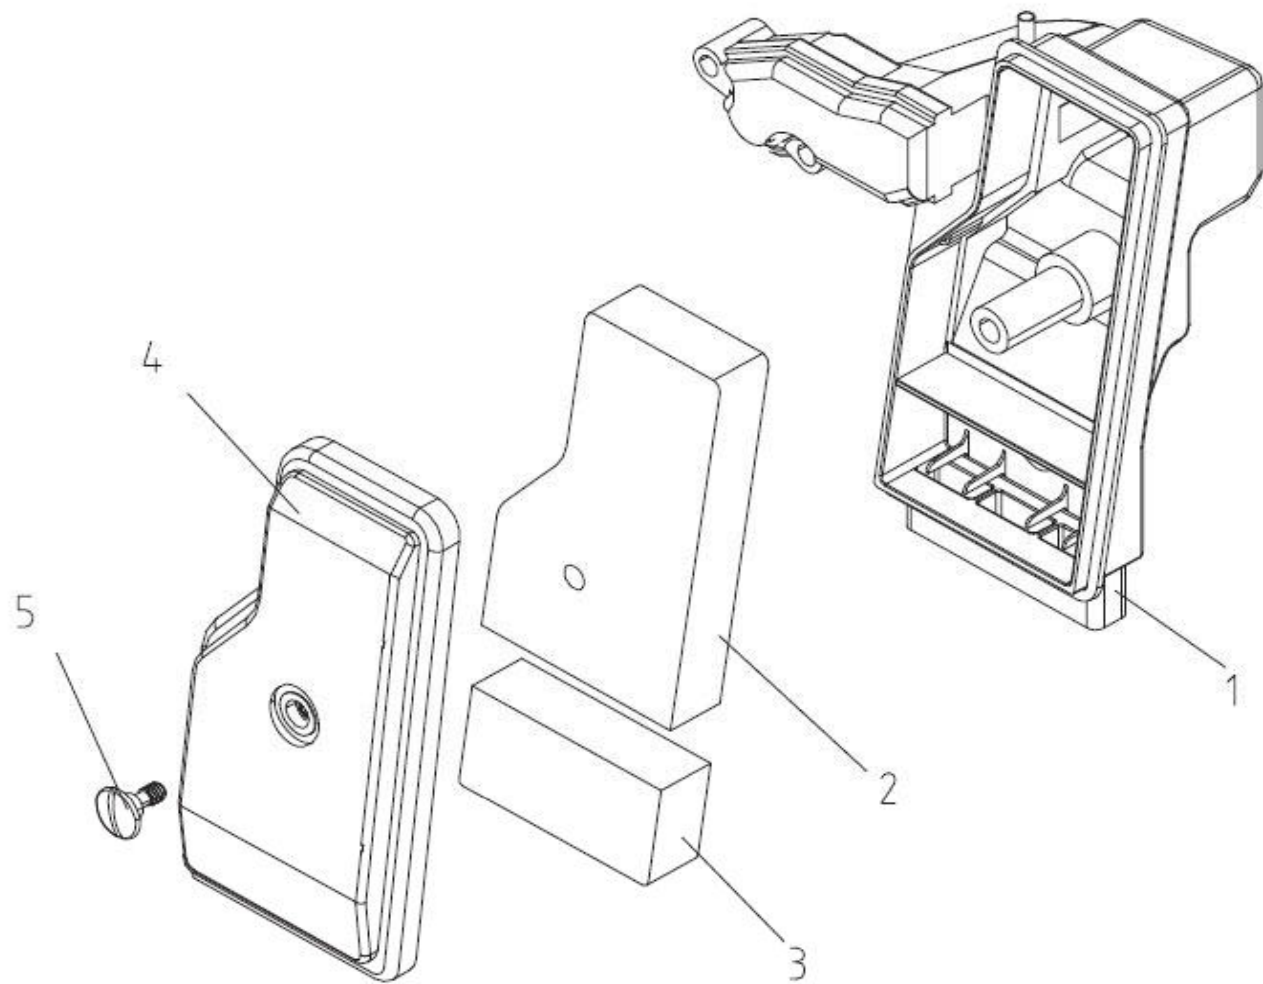

POS	QTY	PARTNUMBER	BESKRIVELSE	DESCRIPTION
1	1	413880	LUFTFILTERHUS	AIRFILTER HOUSING
2	1	600116	FILTER ELEMENT - FINT	FILTER
3	1	600117	FILTER ELEMENT TGE2000TI	FILTER
4	1	413881	LUFTFILTERDÆKSEL	AIR FILTER CAP
5	1	413882	SKRUE FOR LUFTFILTER	SCREW