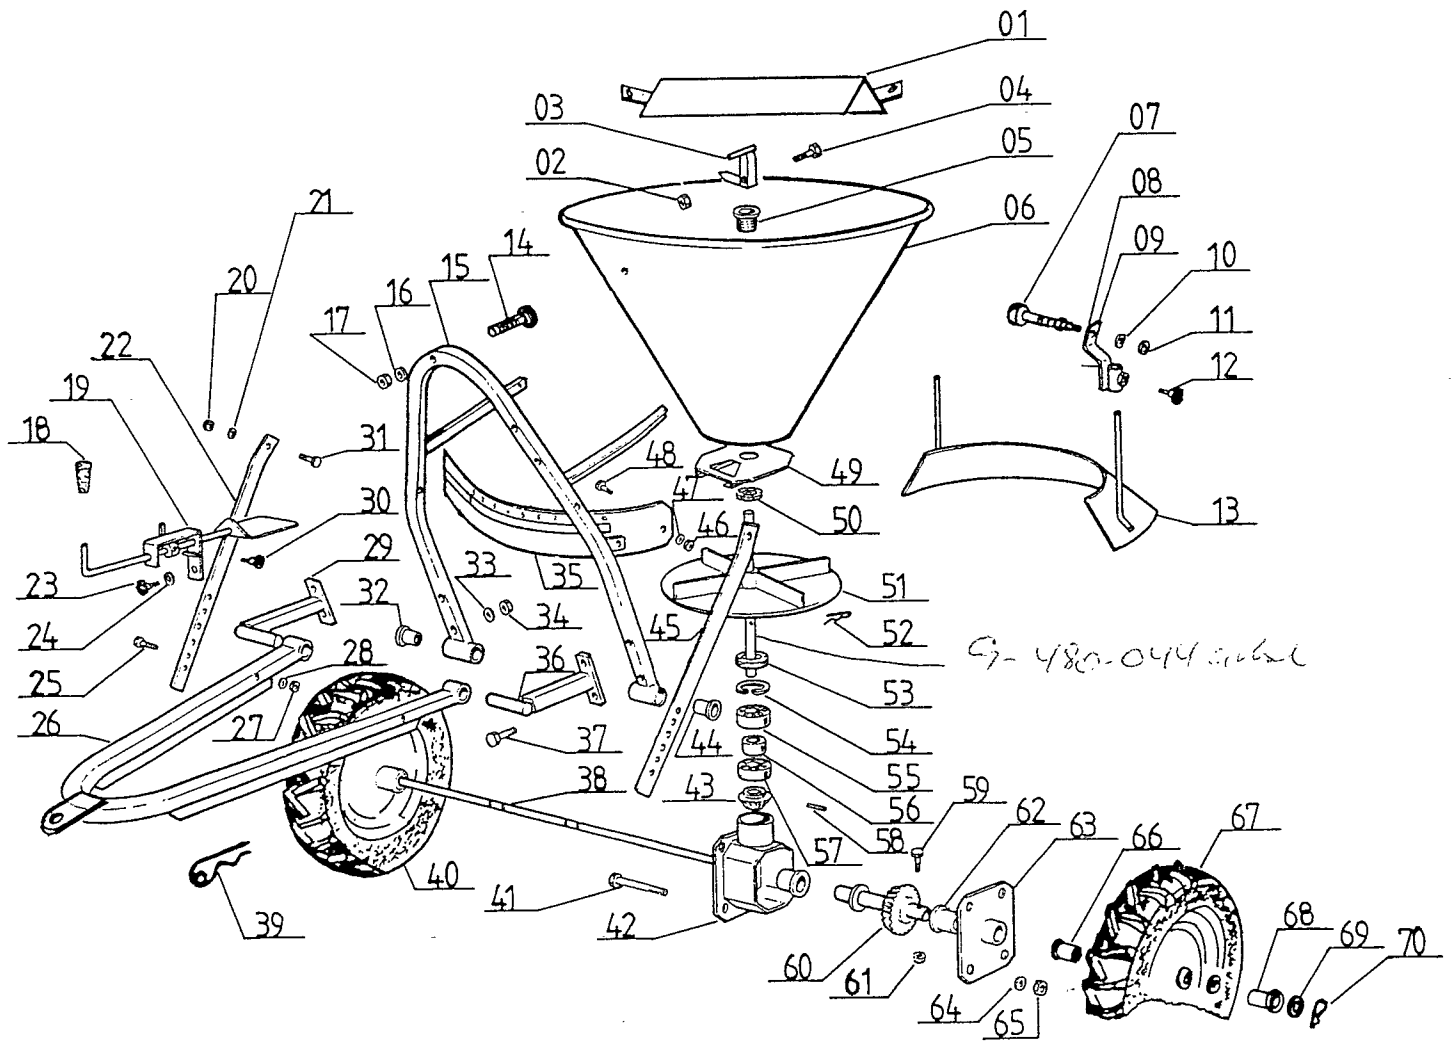

Reservedelsliste TEXAS

grus- & saltspreder DL48 1987/1

RESERVEDELSLISTE FOR TEXAS GRUS- OG SALTSPREDER DL 48 1987/1

BILLED NR.	BESTILLINGS NR.	TEKST OG BESKRIVELSE
01	9-480-001	Trekantet skærm
02	90100691	Låsemøtrik
03	9-480-003	Røreværk
04	90102730	Sætskrue
05	9-480-005	Gevindbøsning
06	9-480-006	Tragtbeholder
07	90100085	Brædebolt
08	9-480-008	Højre holder for prelleplade
09	9-480-009	Venstre holder for prelleplade
10	90102310	Planskive
11	90100662	Møtrik
12	9-480-012	Plasthåndhjul
13	9-480-013	Prelleplade
14	90100089	Brædebolt
15	9-480-015	Støttekonsol for tragtbeholder
16	90102310	Planskive
17	90100662	Møtrik
18	9-480-018	Håndgreb
19	9-480-019	Reguleringsanordning
20	90100662	Møtrik
21	90102310	Planskive
22	9-480-022	Venstre støtte for trækstang
23	9-480-012	Plasthåndhjul
24	90102310	Planskive
25	90102748	Sætskrue
26	9-480-026	Trækstang
27	90102310	Planskive
28	90100662	Møtrik
29	9-480-029	Venstre trækstangskonsol
30	9-480-012	Plasthåndhjul
31	90102748	Sætskrue
32	9-480-032	Nylonbøsning
33	90102310	Planskive
34	90100692	Låsemøtrik
35	9-480-035	Beskyttelseskærm
36	9-480-036	Højre trækstangskonsol
37	90102749	Sætskrue
38	9-480-038	Aksel
39	9-480-039	Medbringer
40	9-480-040	Venstre traktorhjul
41	90102899	Stålbolt
42	9-480-042	Gearbox
43	9-480-043	Spidshjul
44	9-480-032	Nylonbøsning
45	9-480-045	Højre støtte for trækstang
46	90100662	Møtrik
47	90102310	Planskive
48	90102741	Sætskrue
49	9-480-049	Låge
50	9-480-050	Selvlåsende ringmøtrik
51	9-480-051	Sprædeplade
52	90102454	Fjedersplit
53	90101600	Olietætning
54	90102615	Seegerring
55	90200225	Leje
56	9-480-056	Bøsning
57	90200225	Leje
58	90104467	Rørstift
59	90102730	Sætskrue
60	9-480-060	Geardrev
61	90100691	Låsemøtrik
62	9-480-032	Nylonbøsning
63	9-480-063	Dæksel til gearbox
64	90102195	Låseskive
65	90100667	Møtrik
66	9-480-032	Nylonbøsning
67	9-480-067	Højre traktorhjul
68	9-480-032	Nylonbøsning
69	90102318	Planskive
70	90102454	Fjedersplit