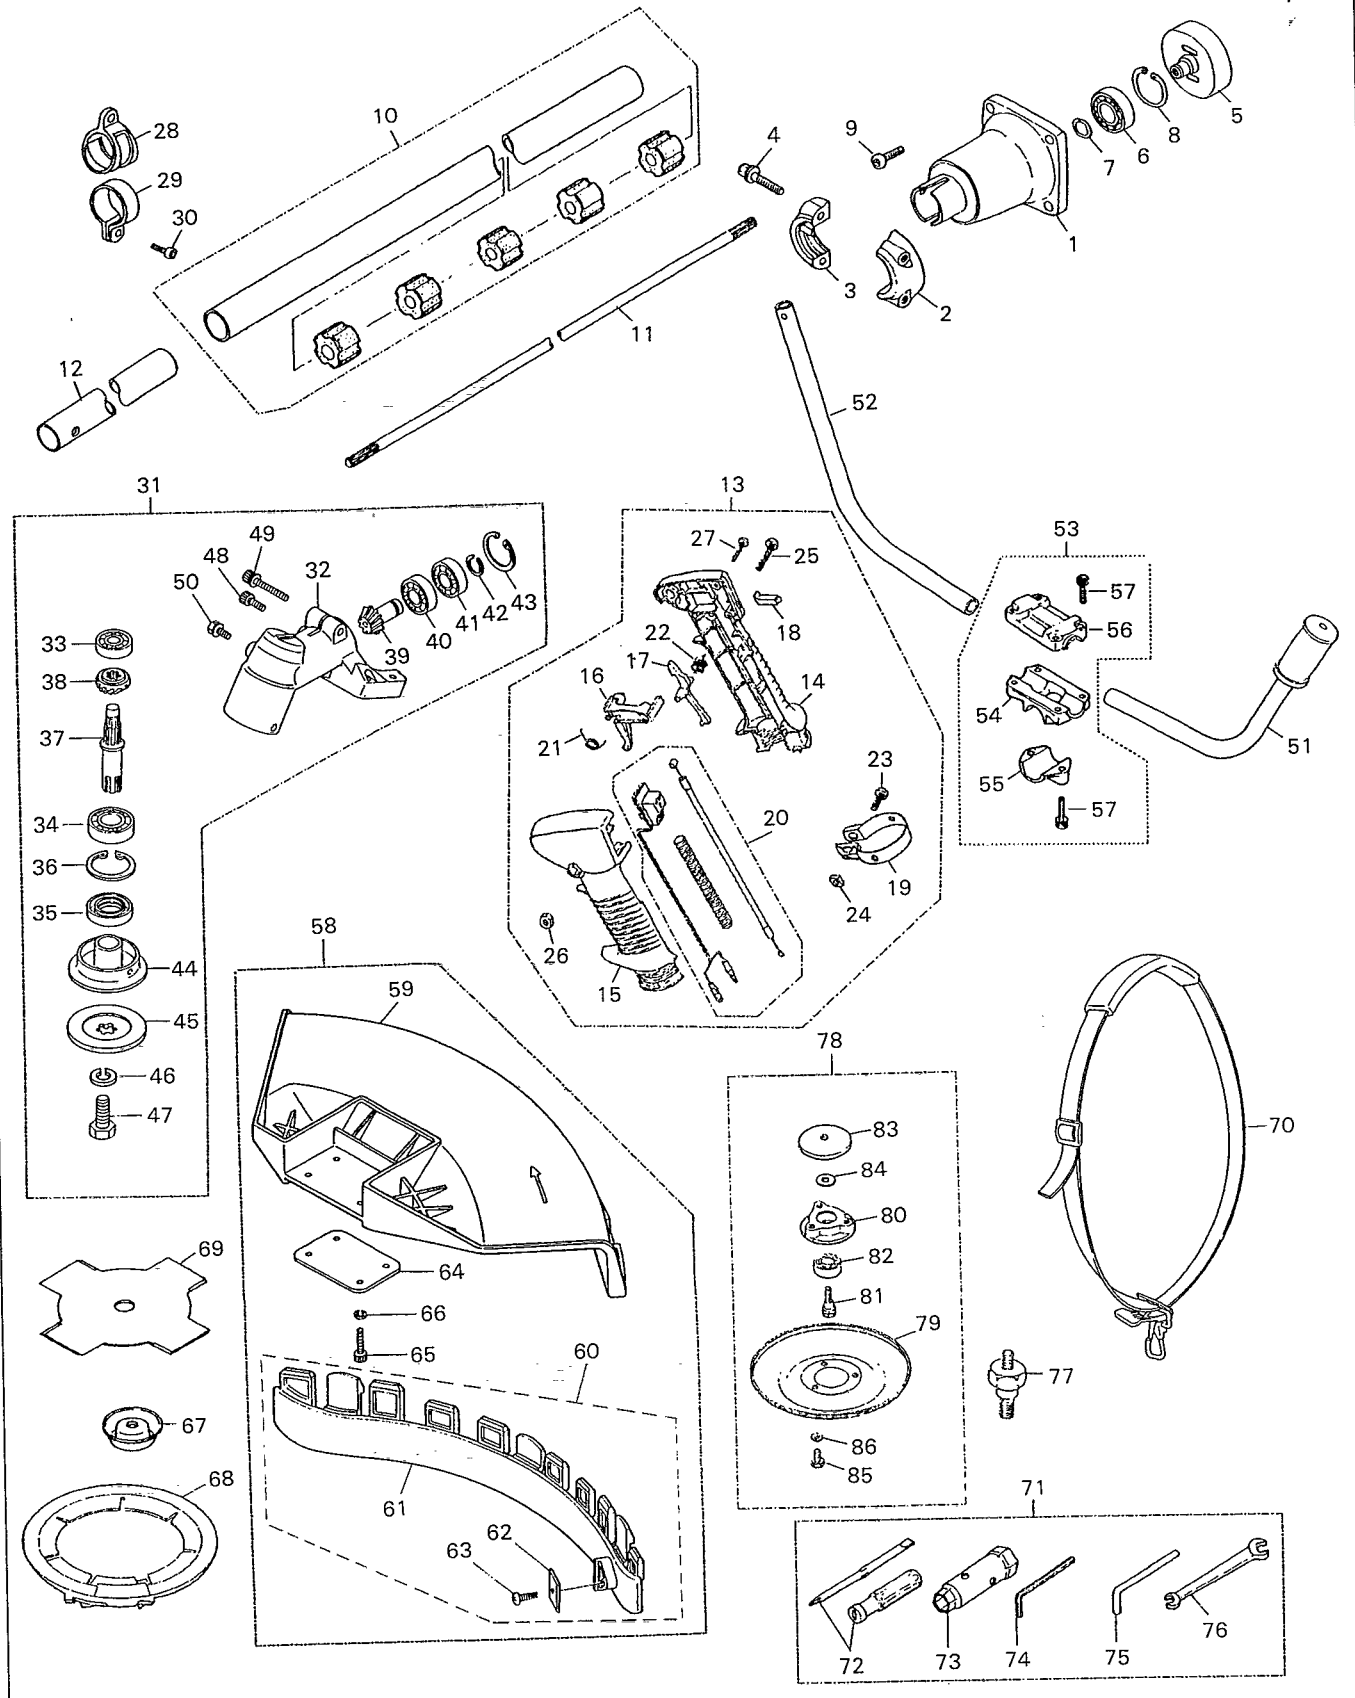

PARTS LIST

BRUSHCUTTERS

BC2600DWM

APPLICABLE SERIAL NUMBERS:

DRIVE UNIT 504001 and up
ENGINE UNIT 500001 and up

DECEMBER 1994

Fig.1 CUTTER GROUP

Fig.1 CUTTER GROUP