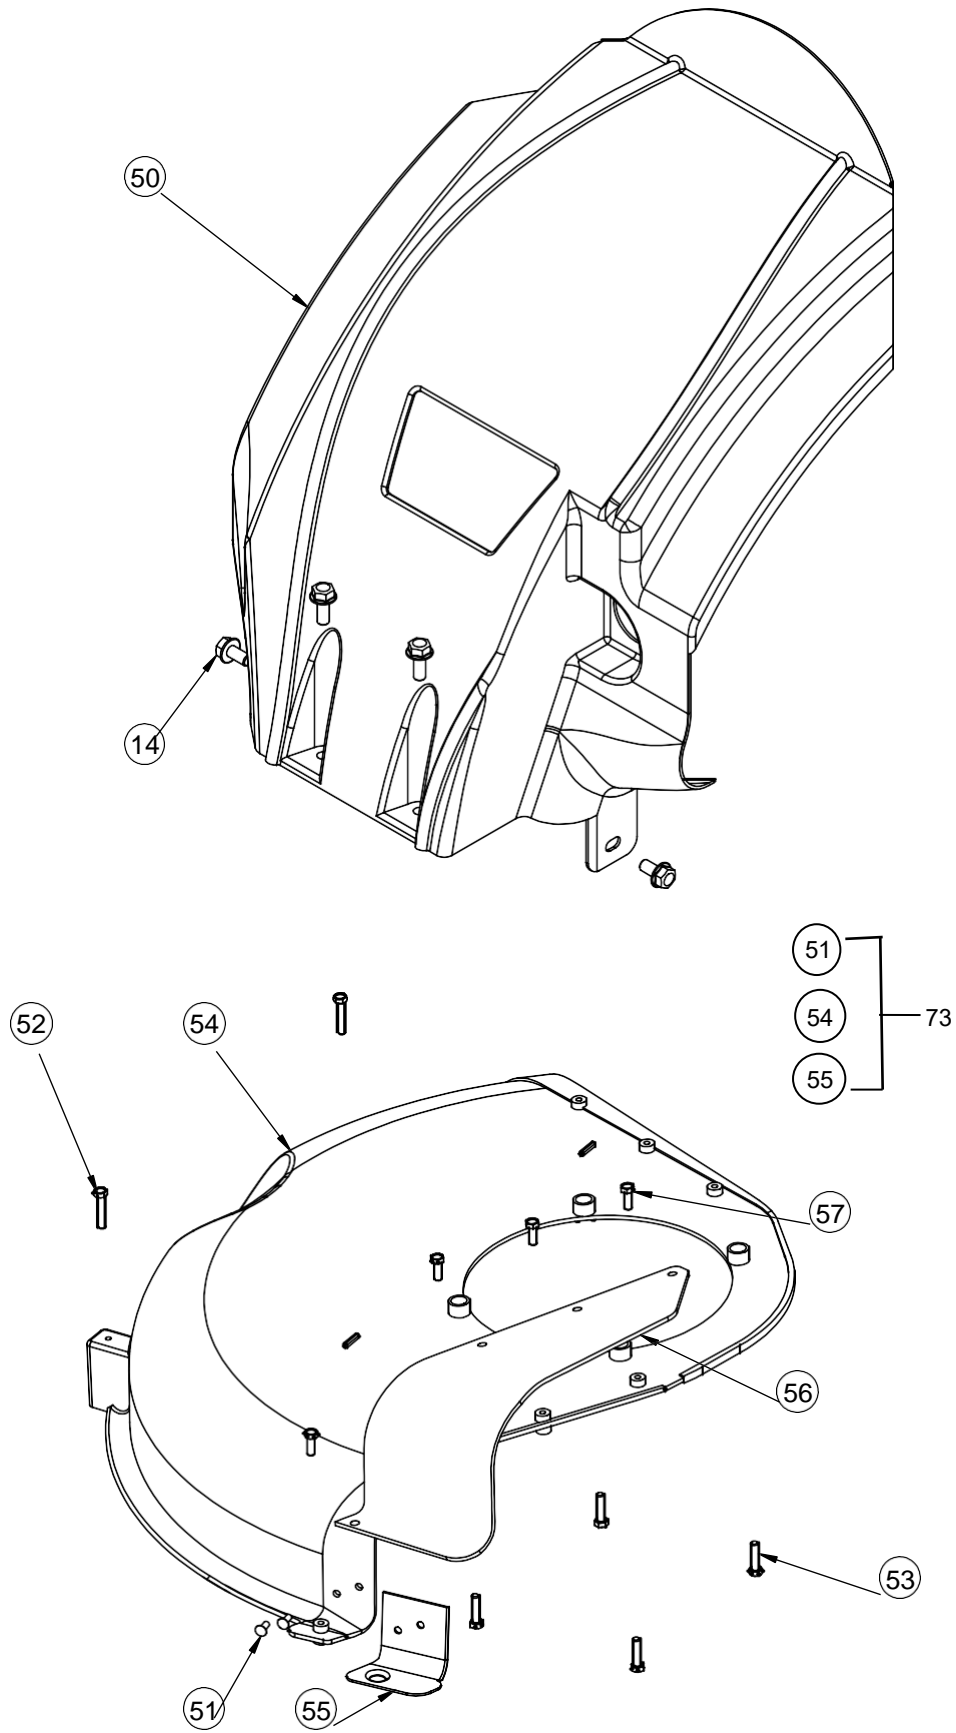

Illustration D

Cover assemble

POS	QTY	PARTNUMBER	BESKRIVELSE	DESCRIPTION
50	1	430136	COVER FOR MOTOR	BIG ENGINE COVER
51	2	438972	NITTE	RIVET 4X13
52	2	438973	SKRUE ST4.8X25	TAPPING SCREW ST4.8X25
53	4	438974	SKRUE ST4.8X19	TAPPING SCREW ST4.8X19
54	1	435736	COVER	SHIELD COVER
55	1	438975	KNIVBLAD	CUTTING LINE BLADE
56	1	435743	SKÆRMAFDÆKNING	SHIELD COVER
57	4	438976	SKRUE ST4.8X13	TAPPING SCREW ST4.8X13
73	1	446021	COVER KPL.	COVER WITH BLADE