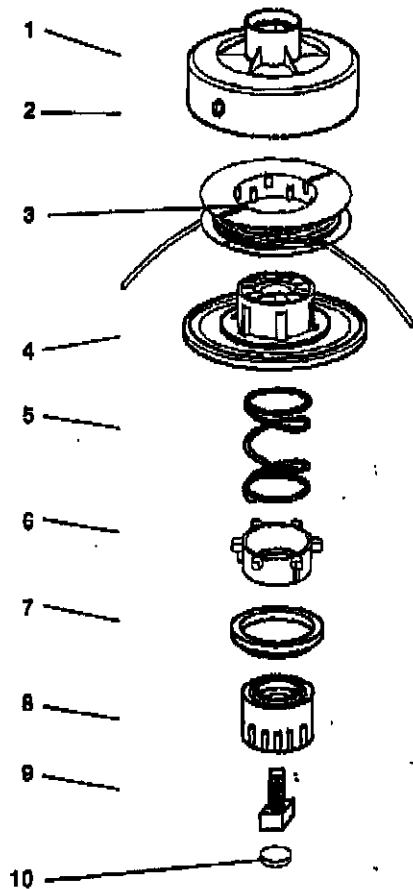

ARNETOLI MOTOR**P105BV-H**

Tap-N-Go automatic HOMELITE replacement head

REF.	PCS.	CODE	DESCRIPTION	VARENR.	UNIT
1	1	C-101066	Upper body	10-101066	
2	2	C-105001	Eyelet	10-105001	
3	1	C-101079	Spool	10-101079	
3	1	I-202012	Spool line (ø 2,0)	5016-00	
4	1	C-101068	Lower body	10-101068	
5	1	C-107001	Spring PFM	10-107001	
6	1	C-101078	Outer drive	10-101078	
7	1	C-101073	Knob ring	10-101073	
8	1	C-101077	Knob	10-101077	
9	1	C-102099	Retainer bolt	10-102009	
10	1	C-101072	Knob tap	10-101072	