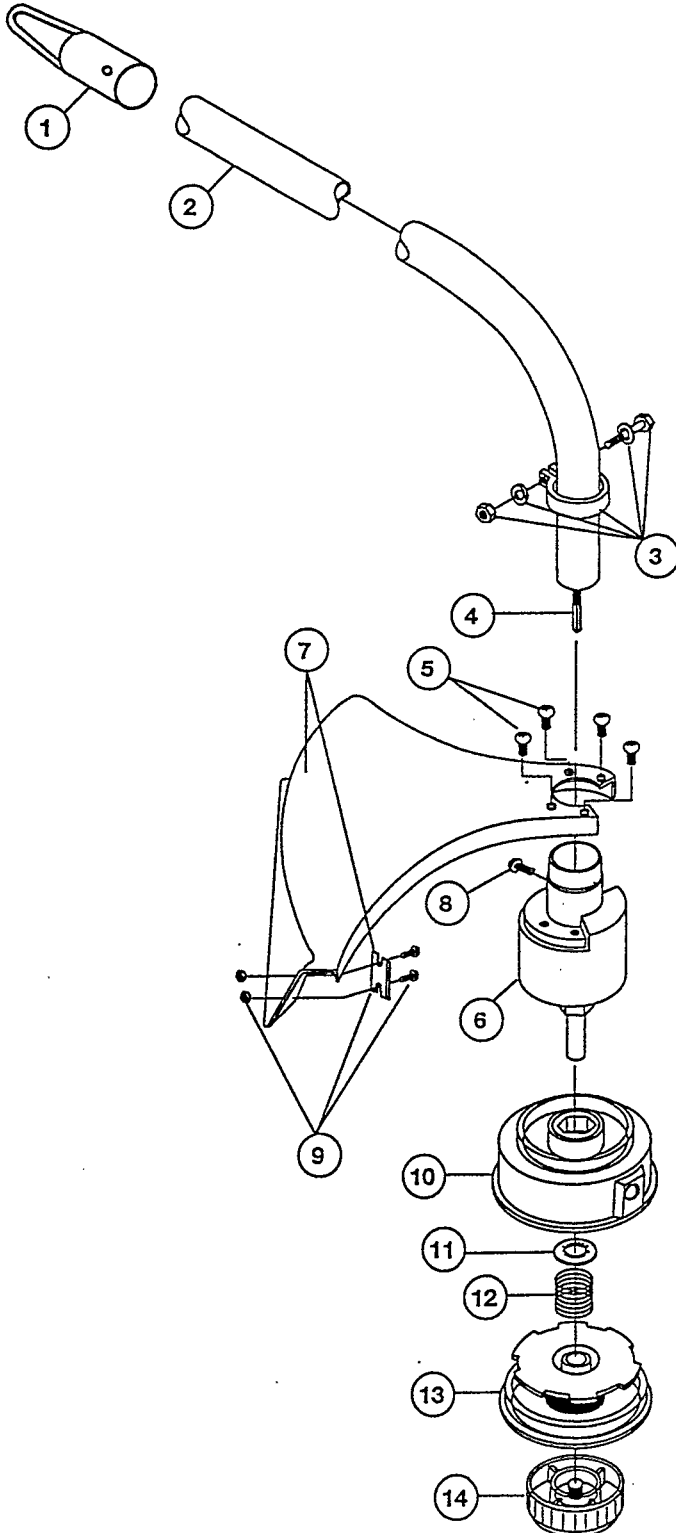

CS720R

CS720R

Pos	Code	Designation	Description
1	612605	CROCHET DE SUPENSION	HANGER, ACCESSORY
2	180340	TUBE	ASSY, LOWER DRIVE SHAFT HSG.
3	153597	COLLIER DE SERRAGE	CLAMP ASSEMBLY
4	181852	FLEXIBLE	LOWER FLEXIBLE DRIVE SHAFT
5	181858	VIS CARTER DE COUPE	GUARD MOUNTING SCREW
6	181784	BOITIER D'ENTRAINEMENT	BUSHING HOUSING ASSY WITH SHAFT
7	683274	CARTER DE COUPE	GUARD & BLADE ASSEMBLY
8	145569	VIS ANTIROTATION	SCREW, ANTI-ROTATION
9	682061	COUPE FIL	BLADE ASSEMBLY
10	153619	CAPOT DE LA BOBINE	OUTER SPOOL EYELET ASSEMBLY
11	610660	RONDELLES ENTAILLEES x10pcs	WASHER, RETAINER x10pcs
12	610317	RESSORT	SPRING, INNER REEL SMALL
13	610318	BOBINE INTERNE	INNER REEL
14	153066	DEBRAYAGE DEROULEUR	BUMP HEAD KNOB