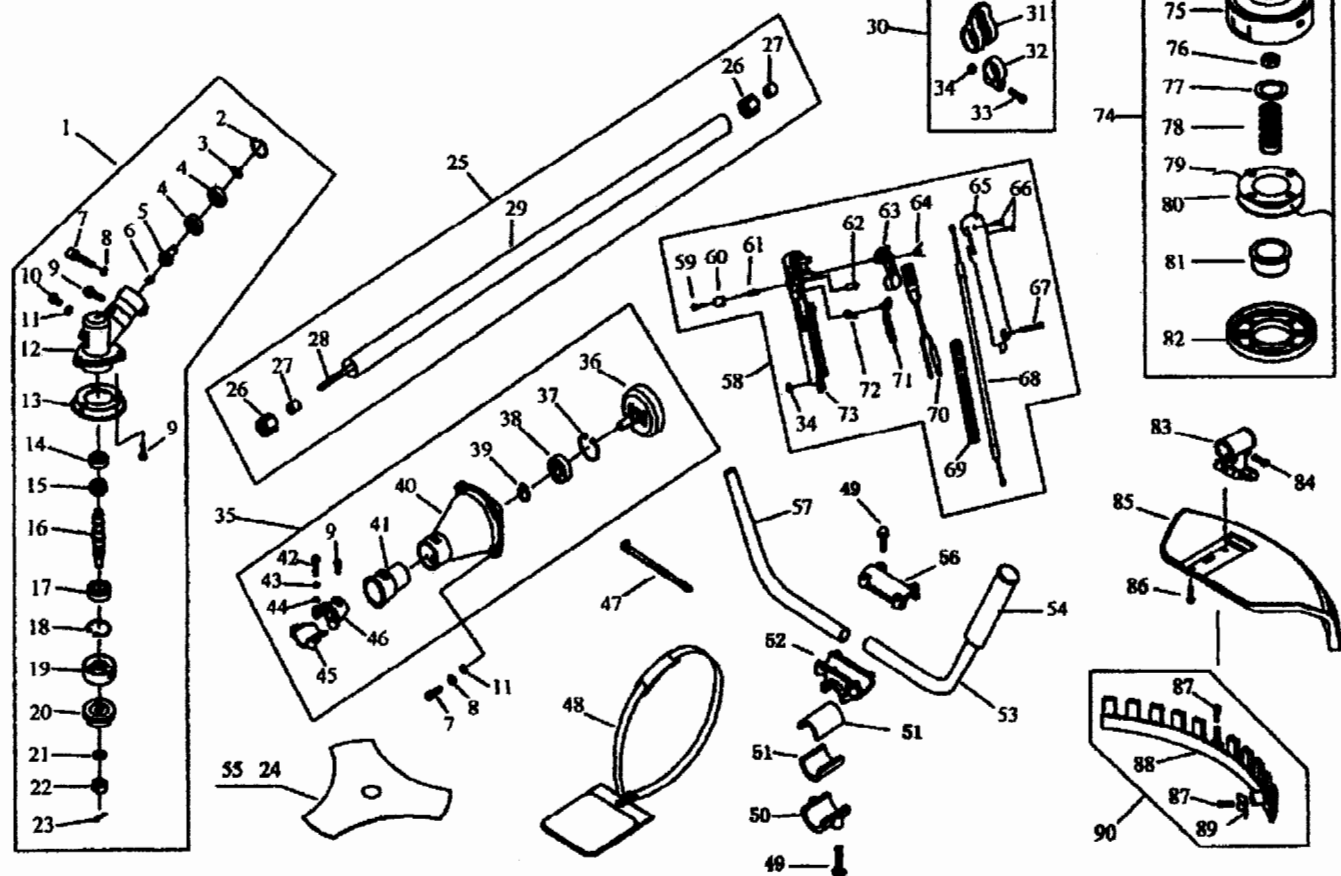

# CG260B BRUSHCUTTER

NO	PART NO.	PART NAME	QTY	NO	PART NO.	PART NAME	QTY	NO	PART NO.	PART NAME	QTY
1	CG415.3	Gear Case Assy	1	31	CG260.3.1	Harness Clamp	1	61	BL750.3-7	Spring	1
2	GB/T893.2	Stop Ring 26	1	32	CG260.3-1	Clamp	1	62	HL750.3-8	Clock Pin	1
3	GB/T894.1	Stop Ring 10	1	33	GB/T70.1	Screw M5×20	1	63	BL750.3-4	Handgrip	1
4	GB/T276	Bearing 6000-2RS/P5	2	34	GB/T889.1	Nut M5	2	64	BL750.3-1	Spring	1
5	CG415D.6-4	Pinion	1	35	CG260A.1A	Clutch Comp	1	65	BL750.3-5	Box,Right	1
6	CG415.3-1	Steel Plate Cap	1	36	CG260A.1A.1	Clutch Drum Comp.	1	66	GB/T845	Screw ST2.9×18	2
7	GB/T70.1	Screw M6×20	5	37	GB/T893.1	Stop Ring 35	1	67	GB/T70.1	Screw M5×30	1
8	GB/T93	Washer 6	5	38	GB/T276	Bearing 6202-2RS/P5	1	68	CG260B-CE.1.1.1	Cable Comp.	1
9	GB/T9074.4	Screw M5×12	4	39	GB/T894.1	Stop Ring 15	1	69	BG-328A-2	Tube	1
10	GB/T29.2	Boft M6×12	1	40	CG260A.1A-1	Linker	1	70	CG328.2.1.1	Stop Button Comp.	1
11	GB/T97.1	Washer 6	5	41	CG305F.14-2	Rubber Cover	1	71	BL750.3-3	Handgrip	1
12	BG305.12.4-4	Gear Case	1	42	GB/T70.1	Screw M5×25	2	72	BL750.3-2	Spring	1
13	BG305.12.4-9	Blade Cover	1	43	GB/T93	Washer 5	2	73	BL750.3-6	Box,Left	1
14	GB/T276	Bearing 6000/P5	1	44	GB/T97.1	Washer 5	2	74	402982.1	Nylon Cutter Head	1
15	BG-328.9.5-2	Gear	1	45	CG305F.14-3	Clamp B	1	75	CG305F.8.1	Case	1
16	CG305F.1-1	Gear Shaft	1	46	CG305F.14-4	Clamp A	1	76	CG305F.8-4	Left Nut	1
17	GB/T276	Bearing 6002-2RS/P5	1	47	BG415-1	Wire Clamp Band	1	77	CG305F.8-5	Washer	1
18	GB/T893.2	Stop Ring 32	1	48	CG260A-CE.1	Harness Assy	1	78	CG305F.8-3	Spring	1
19	BG305.12.4-5	Holder A	1	49	GB/T9074.13	Screw M5×25	6	79		Cord	2
20	CG305F.1-3	Holder B	1	50	CG415D-2	Cap,Lower	1	80	CG305F.8-1	Cord Holder	1
21	GB/T862.1	Washer 10	1	51	CG330B-3	Rubber Washer	2	81	CG305F.8-7	Platen	1
22	CG305F.1-4	Left Nut	1	52	CG415D-3	Bracket	1	82	CG305F.8-2	Cover	1
23	GB/T91	PIN 2×16	1	53	CG415D-2-2	Handle	1	83	BG430.2.6-1	Bracket	1
24	CG420-2	Blade	1	54	CG330B-CR.3-1	Grip Left	1	84	GB/T9074.13	Screw M5×30	2
25	CG415-CE.1	Pipe Comp.	1	55	CG420-3	Cover	1	85	CG420.7.1-1	Safety Guard	1
26	BG-328.9.4-5	Rubber Cover	6	56	CG415D-1	Cap,Upper	1	86	GB/T9074.4	Screw M5×16	4
27	BG-328.9.4-4	Oil-Bearing	6	57	CG411.3-1	Handle	1	87	GB/T845	Screw ST4.2×16	2
28	CG420.2-3	Drive Shaft	1	58	CG260B-CE.1.1	Lever Assy	1	88	CG420.7.1.1-1	Guard	1
29	CG415-CE.1-1	Pipe	1	59	GB/T846	Screw ST2.9×13	1	89	CG420.7.1.1-2	Blade	1
30	CG260.3	Holder Assy	1	60	BL750.3-9	Button	1	90	CG420.7.1.1	Guard Assy	1