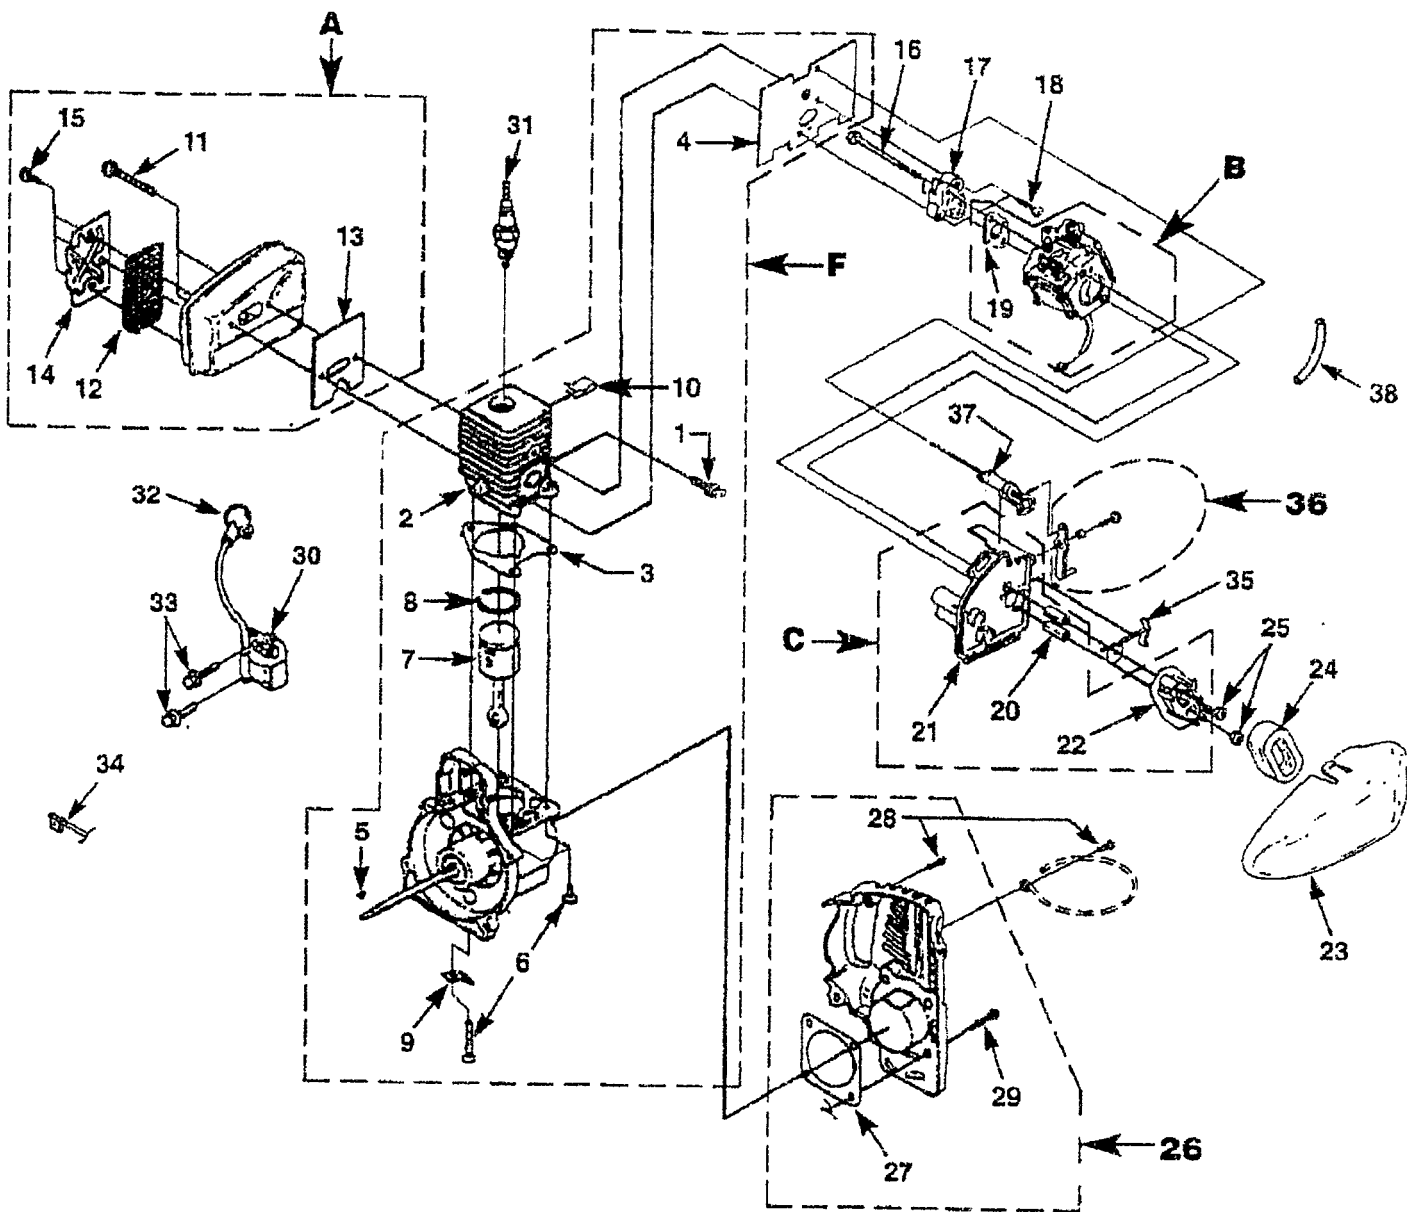

N	P/N	D	Q
F	•A 07166	SHORT BLOCK (25CC)	1
1	06488	COMPRESSION RELEASE VALVE	1
2	•A 07167	25CC CYLINDER KIT	1
3	04388 B	GASKET-Cylinder	1
4	07615	GASKET-Heat Dam	1
13	98786 C	GASKET-Muffler	1
27	06443 A	GASKET-Crankcase Cover	1
5	69250	KEY-Woodruff	1
6	82609	•SCREW-Thread Form. (10-24 X 7/8")	3
7	•A 07314	25CC PISTON & ROD	1
8	96935	RING-Piston	1
9	07193	TERMINAL	1
10	06469	CLIP	1
A	•A 07142	MUFFLER KIT	1
11	82613	SCREW-Machine (#10-24 X 2")	2
12	06502	SCREEN-Spark	1
13	98786 C	GASKET-Muffler	1
14	06501 1	COVER	1
15	82600	SCREW	3
16	06881	SCREW-Shoulder	2
17	06445	HEAT DAM	1
18	82549 1	SCREW-Taptite (10-24 X 1")	2

N	P/N	D	Q
B	•A 07169	CARBURETOR KIT	1
19	98766 1	GASKET-Carburetor	1
C	•A 07171	AIR FILTER BODY	1
20	06720	SPACER	2
21	06484 A	BODY	1
22	A 06480	BLADE RET. MAGNET	1
23	06483 A	COVER-Air Filter	1
24	D 06485	FILTER-Air	1
25	81208	NUT-Hex (10-24)	2
26	•A 07138	CRANKCASE COVER	1
27	06443 A	GASKET-Crankcase Cover	1
28	82563	SCREW-Plastite (#10 X 3/4")	3
29	82549 1	SCREW-Taptite (10-24 X 1")	4
30	06504 AS	MODULE-Ignition	1
31	79252	SPARK PLUG	1
32	A 33055	TERMINAL & COVER	1
33	82540	SCREW-Taptite (8-32 X 1")	2
34	A 07186	LEAD- Electrical	1
35	A 06477	BLADE & SHAFT ASSEMBLY	1
36	A 07172	BELLCRANK	1
37	A 07173	CHOKE ACTUATOR	1
38	94772 12	TUBING-Rubber (3")	1