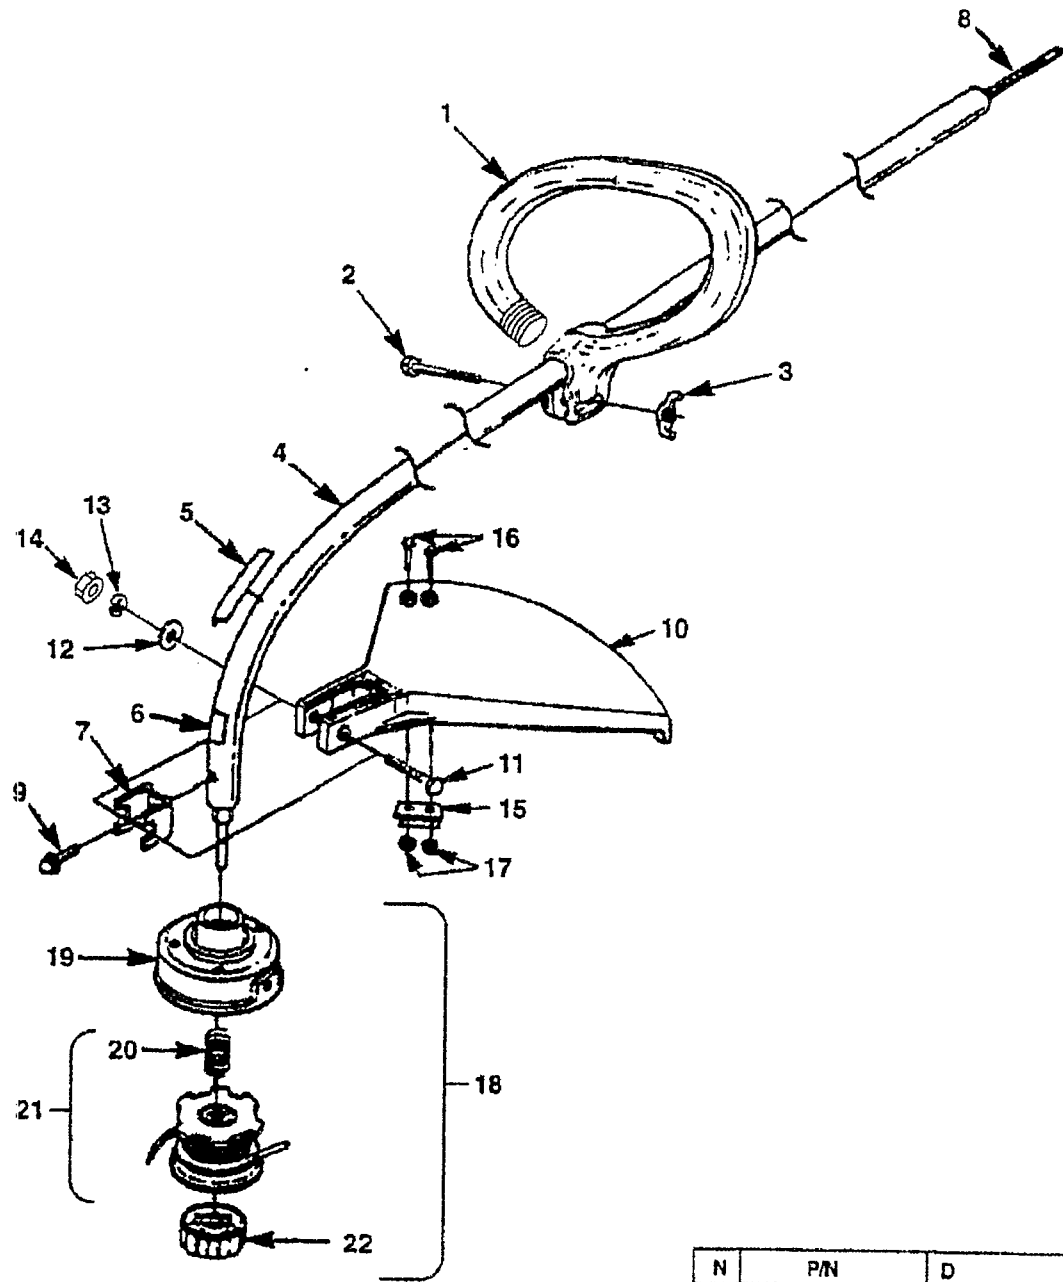

No. N° Nr. Nr. N° No. N°	N	Part No. Pièce N° Pièce N° Teil Nr. Pezzo N° No. de peça N° da peça	P/N
DESCRIPTION	D		
Quantity Quantité Aantal Menge Quantità Cantidad Quantidade	Q	Assemblies Ensembles Assemblages Bauteile Completos Conjuntos Conjuntos	

N	P/N	D	Q
1	•A 07136	FRONT HANDLE ("D")	1
2	80295 1	SCREW-Cap Hex Hd. (10-24 X 2")	1
3	93992	NUT-Wing (10-24)	1
4	•A 07524	HOUSING-Drive Shaft	1
5	06551	DECAL-Starting Inst.	1
6	04154	DECAL-Warning	1
7	98859 A	CLAMP	1
8	07486	SHAFT-Flexible	1
9	88077	SCREW	1
10	•A 04704	DEFLECTOR & BLADE KIT (100 Degree)	1
11	80295	SCREW-Cap Hex Hd. (1/4-20 X 2")	1
12	84006	WASHER-Flat (1/4")	1
13	83009	WASHER-Lock (1/4")	1
14	81242	NUT-Hex (1/4-20)	1
15	07129	BLADE-Cut-Off Kit	1
16	82531	SCREW-Mech. Hex Hd. (10-24 X 7/8")	2
17	81261	NUT-Hex (10-24)	2
18	•DA 03001 A	STRINGHEAD-Complete (.080" Line)	1
19	A 98231 A	HOUSING & EYELET (Dual Line)	1
20	06713	SPRING-Compression	1
21	DA 98912 E	SPOOL & STRING (.080" Line)	1
22	DA 98866 A	RETAINER-Spool (R.H. Thread, Black)	1