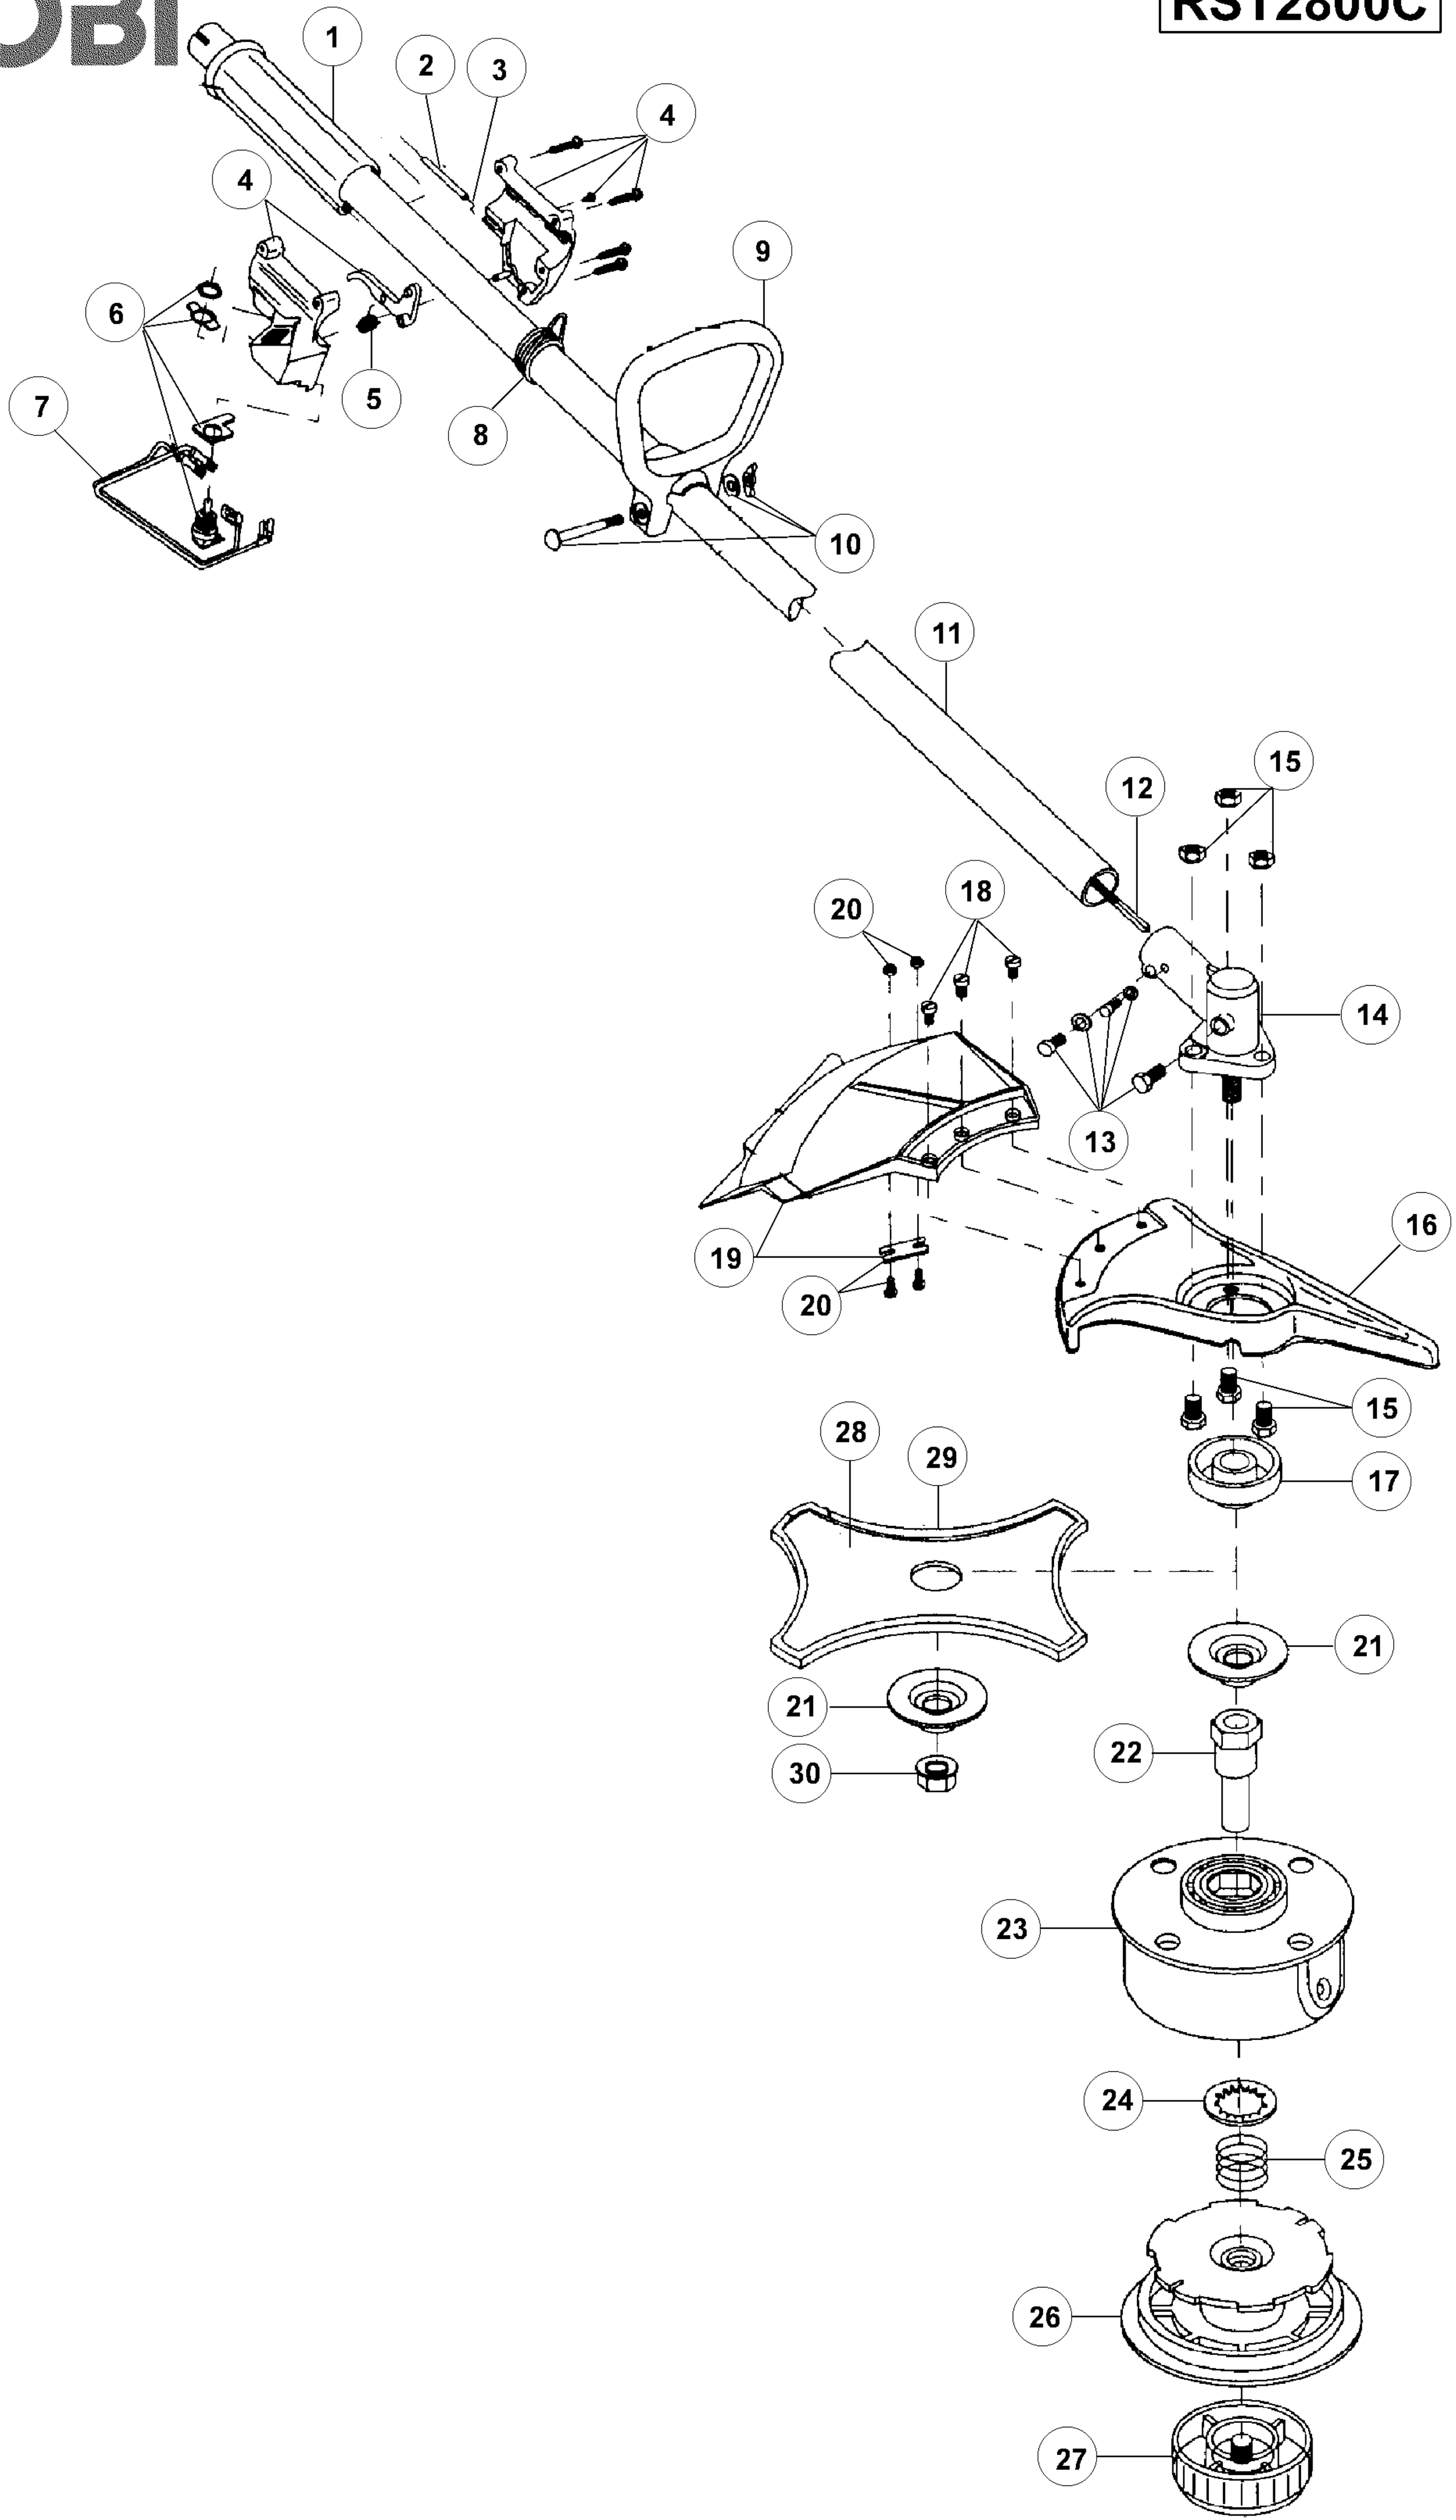

**RYOBI RCT2800C
RØRDEL**

	002726	SNØREHOVDE KPL.
POSNR.	VAREN.R.	TEKST
1	614143	HANDLE
2	181582	ASSMY, THROTTLE CABLE HOUSING
3	610315	WIRE, THROTTLE CABLE
4	180251	ASSMY, THROTTLE HOUSING & TRIGGER
5	610314	SPRING, THROTTLE TRIGGER
6	180252	ASSMY, SWITCH W/GROUND TAB
7	180253	ASSMY, WIRE LEADS
8	610327	CLAMP, SHOULDER STRAP
9	145819	HANDLE, DHANDLE
10	181587	ASSMY, DHANDLE HARDWARE
11	684503	ASSMY, DRIVE SHAFT HOUSING
12	180406	ASSMY, FLEX SHAFT & FERRULE
13	147677	ASSMY, MTG HRDWR & GREASE PLUG
14	147488	ASSMY, GEAR BOX
15	147539	ASSMY, MOUNTING HDWE. GUARD (SET)
16	147492	CASTING GUARD
17	147489	BLADE DRIVER
18	683304	ASSMY, GUARD MOUNT SCREW
19	180387	ASSMY, GUARD & BLADE
20	682061	ASSMY, BLADE ASSEMBLY
21	147490	WASHER, RETAINING LOWER
22	612483	SHAFT, SPOOL SHAFT
23	683301	ASSMY, OUTER SPOOL EYELET ASSEMBLY
24	612026	RETAINER, X1
25	610636	SPRING, INNER REEL LARGE
26	147495	REEL, INNER
27	180814	ASSMY, LARGE BUMP KNOB
29	613231	GUARD, BLADE SAFETY
30	147491	NUT, BLADE RET (M10) .625Ø HEX
	613226	TOOL, LOCKING ROD
	180014	KIT, BLADE RETAINING ST SHAFT