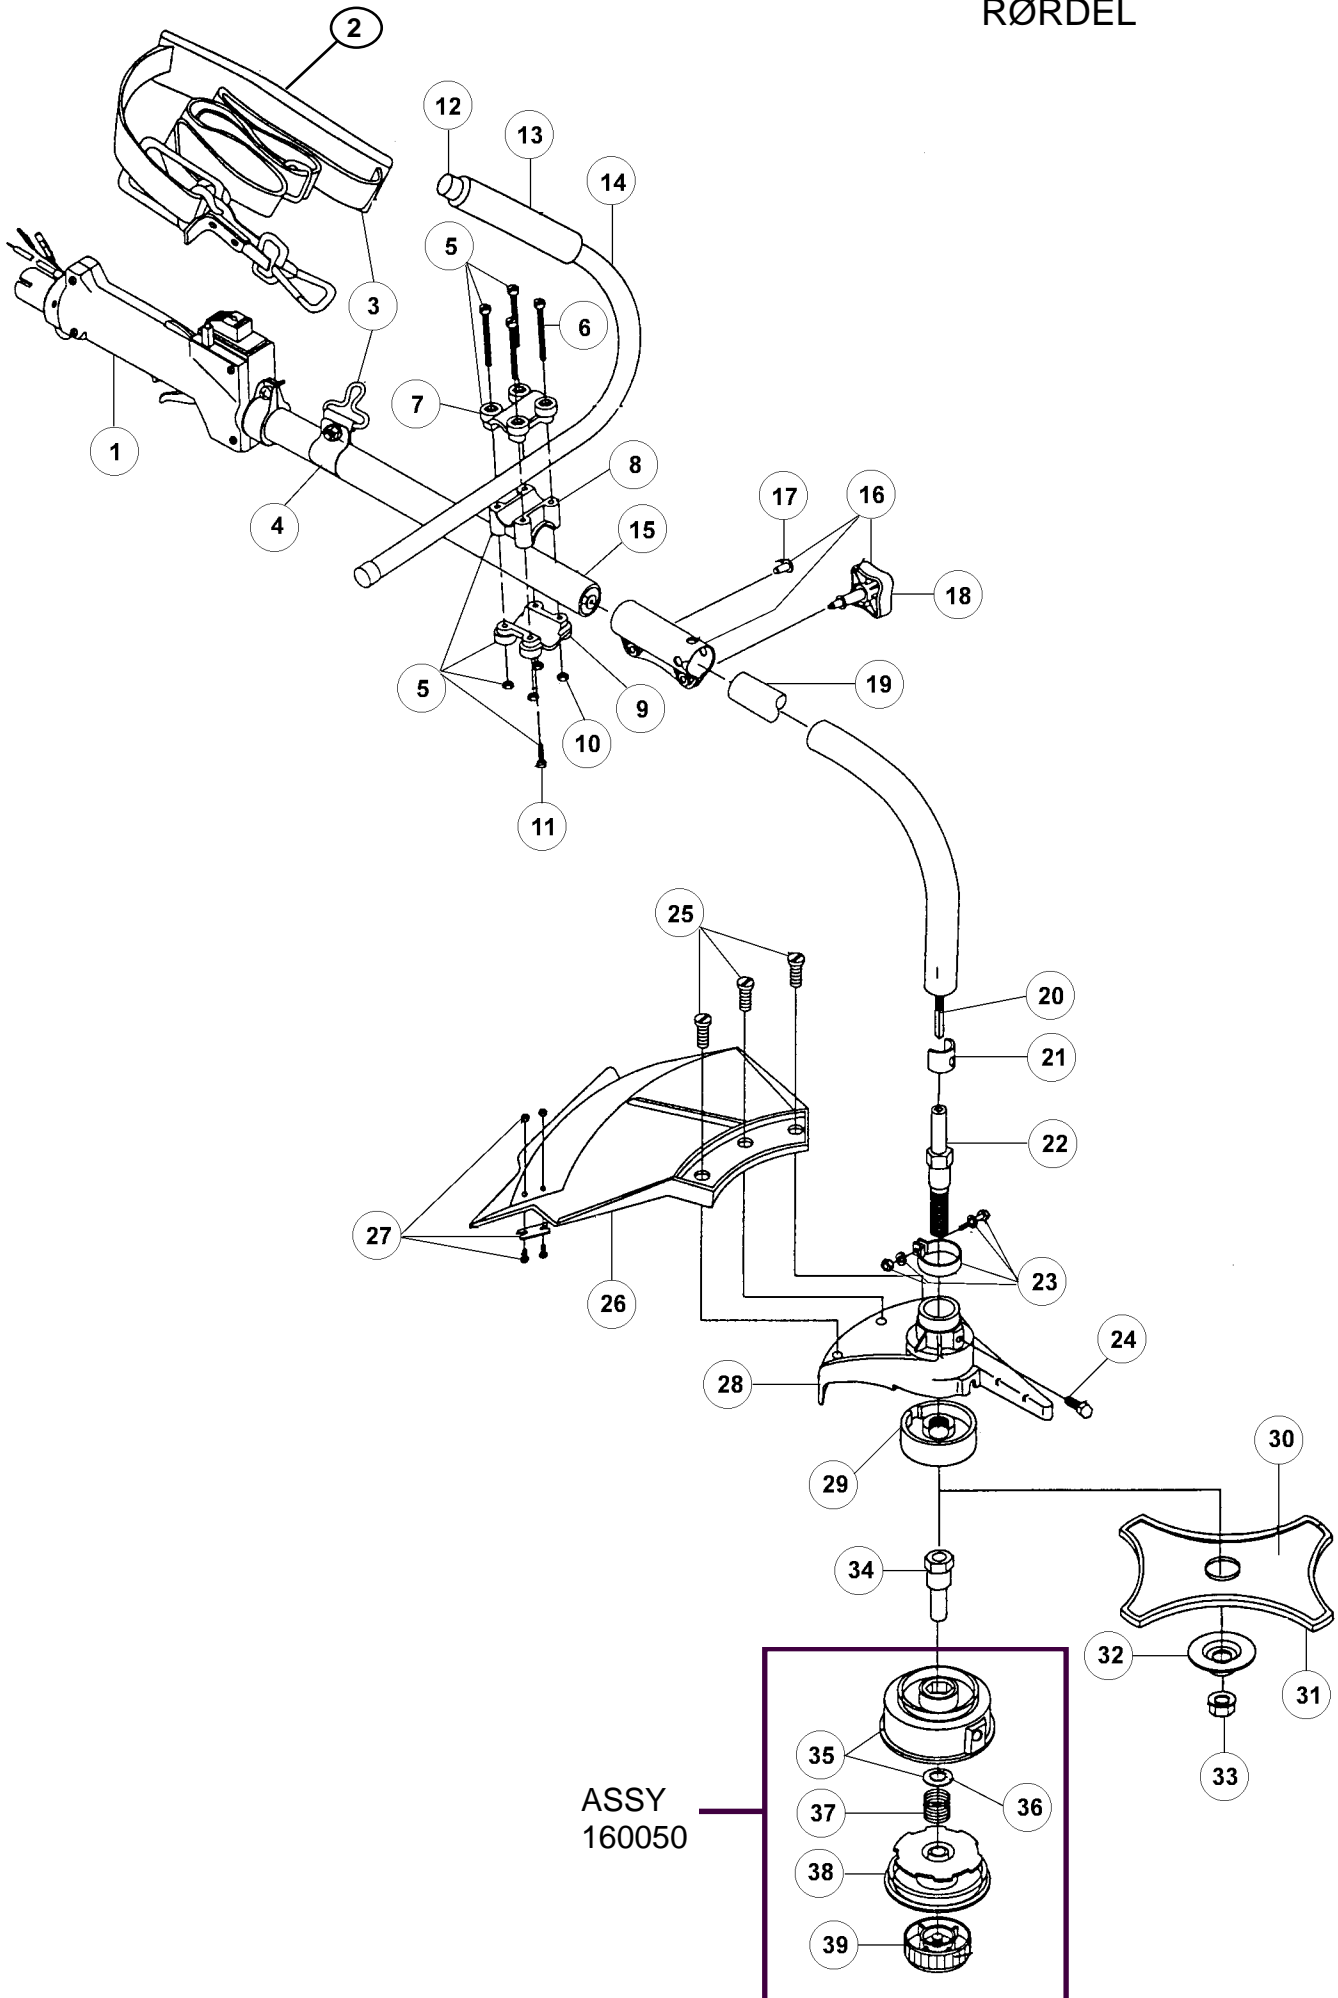

RØRDEL

RYOBI 320RC RØRDEL

POSNR.	VARENR.	TEKST
1	181864	ASSMY, SAFETY GRIP & THROTTLE
2	160196	SAFETY SHOULDER STRAP
3	160197	ASSY, SAFETY SHOULDER STRAP
4	180194	CLAMP, SHOULDER STRAP
5	683295	ASSY, HANDLE BRACKET
6	181811	SCREW, .25020X2 FILL/PHIL MACH BLK
7	181812	CLAMP, HANDLE UPPER
8	181813	CLAMP, HANDLE MIDDLE
9	181814	CLAMP, HANDLE LOWER
10	181815	NUT, HEX JAM 1/420 BO
11	145569	SCREW, ANTIROTATION
12	612021	TUBE, TUBE CLOSURE
13	612831	GRIP, HANDLE NITRILE
14	147369	ASSMY, JHANDLE
15	181871	ASSMY, UPPER DRIVE HSG W/FLEX SHAFT
16	160511	ASSMY, SPLIT BOOM COUPLING
17	181617	BOLT
18	181618	KNOB
19	180733	ASSMY, LOWER DRIVE SHAFT HOUSING
20	181852	ASSMY, FLEX SHAFT & FERRULE
21	181578	SLEEVE, RETAINER W/MOUNTING BOLT
22	180724	SHAFT, DRIVE
23	153597	ASSMY, CLAMP ASSEMBLY
24	180288	BOLT, SLEEVE RETAINING
25	683304	ASSMY, GUARD MOUNT SCREW
26	180382	ASSMY, GUARD & BLADE
27	682061	ASSMY, BLADE ASSEMBLY
28	181872	ASSMY, BEARING HOUSING
29	147006	DRIVER, BLADE
30	5604-200	BLADE
31	613231	GUARD, BLADE SAFETY
32	612023	HOLDER, LOWER BLADE
33	145895	NUT, BLADE RETAINING 7/16 X 14
34	145896	SHAFT, SPOOL
35	153599	ASSMY, OUTER SPOOL EYELET
36	612026	RETAINER
37	610317	SPRING, INNER REEL SMALL
38	610318	REEL, INNER SMALL
39	153066	ASSMY, BUMP KNOB
	613226	TOOL, LOCKING ROD