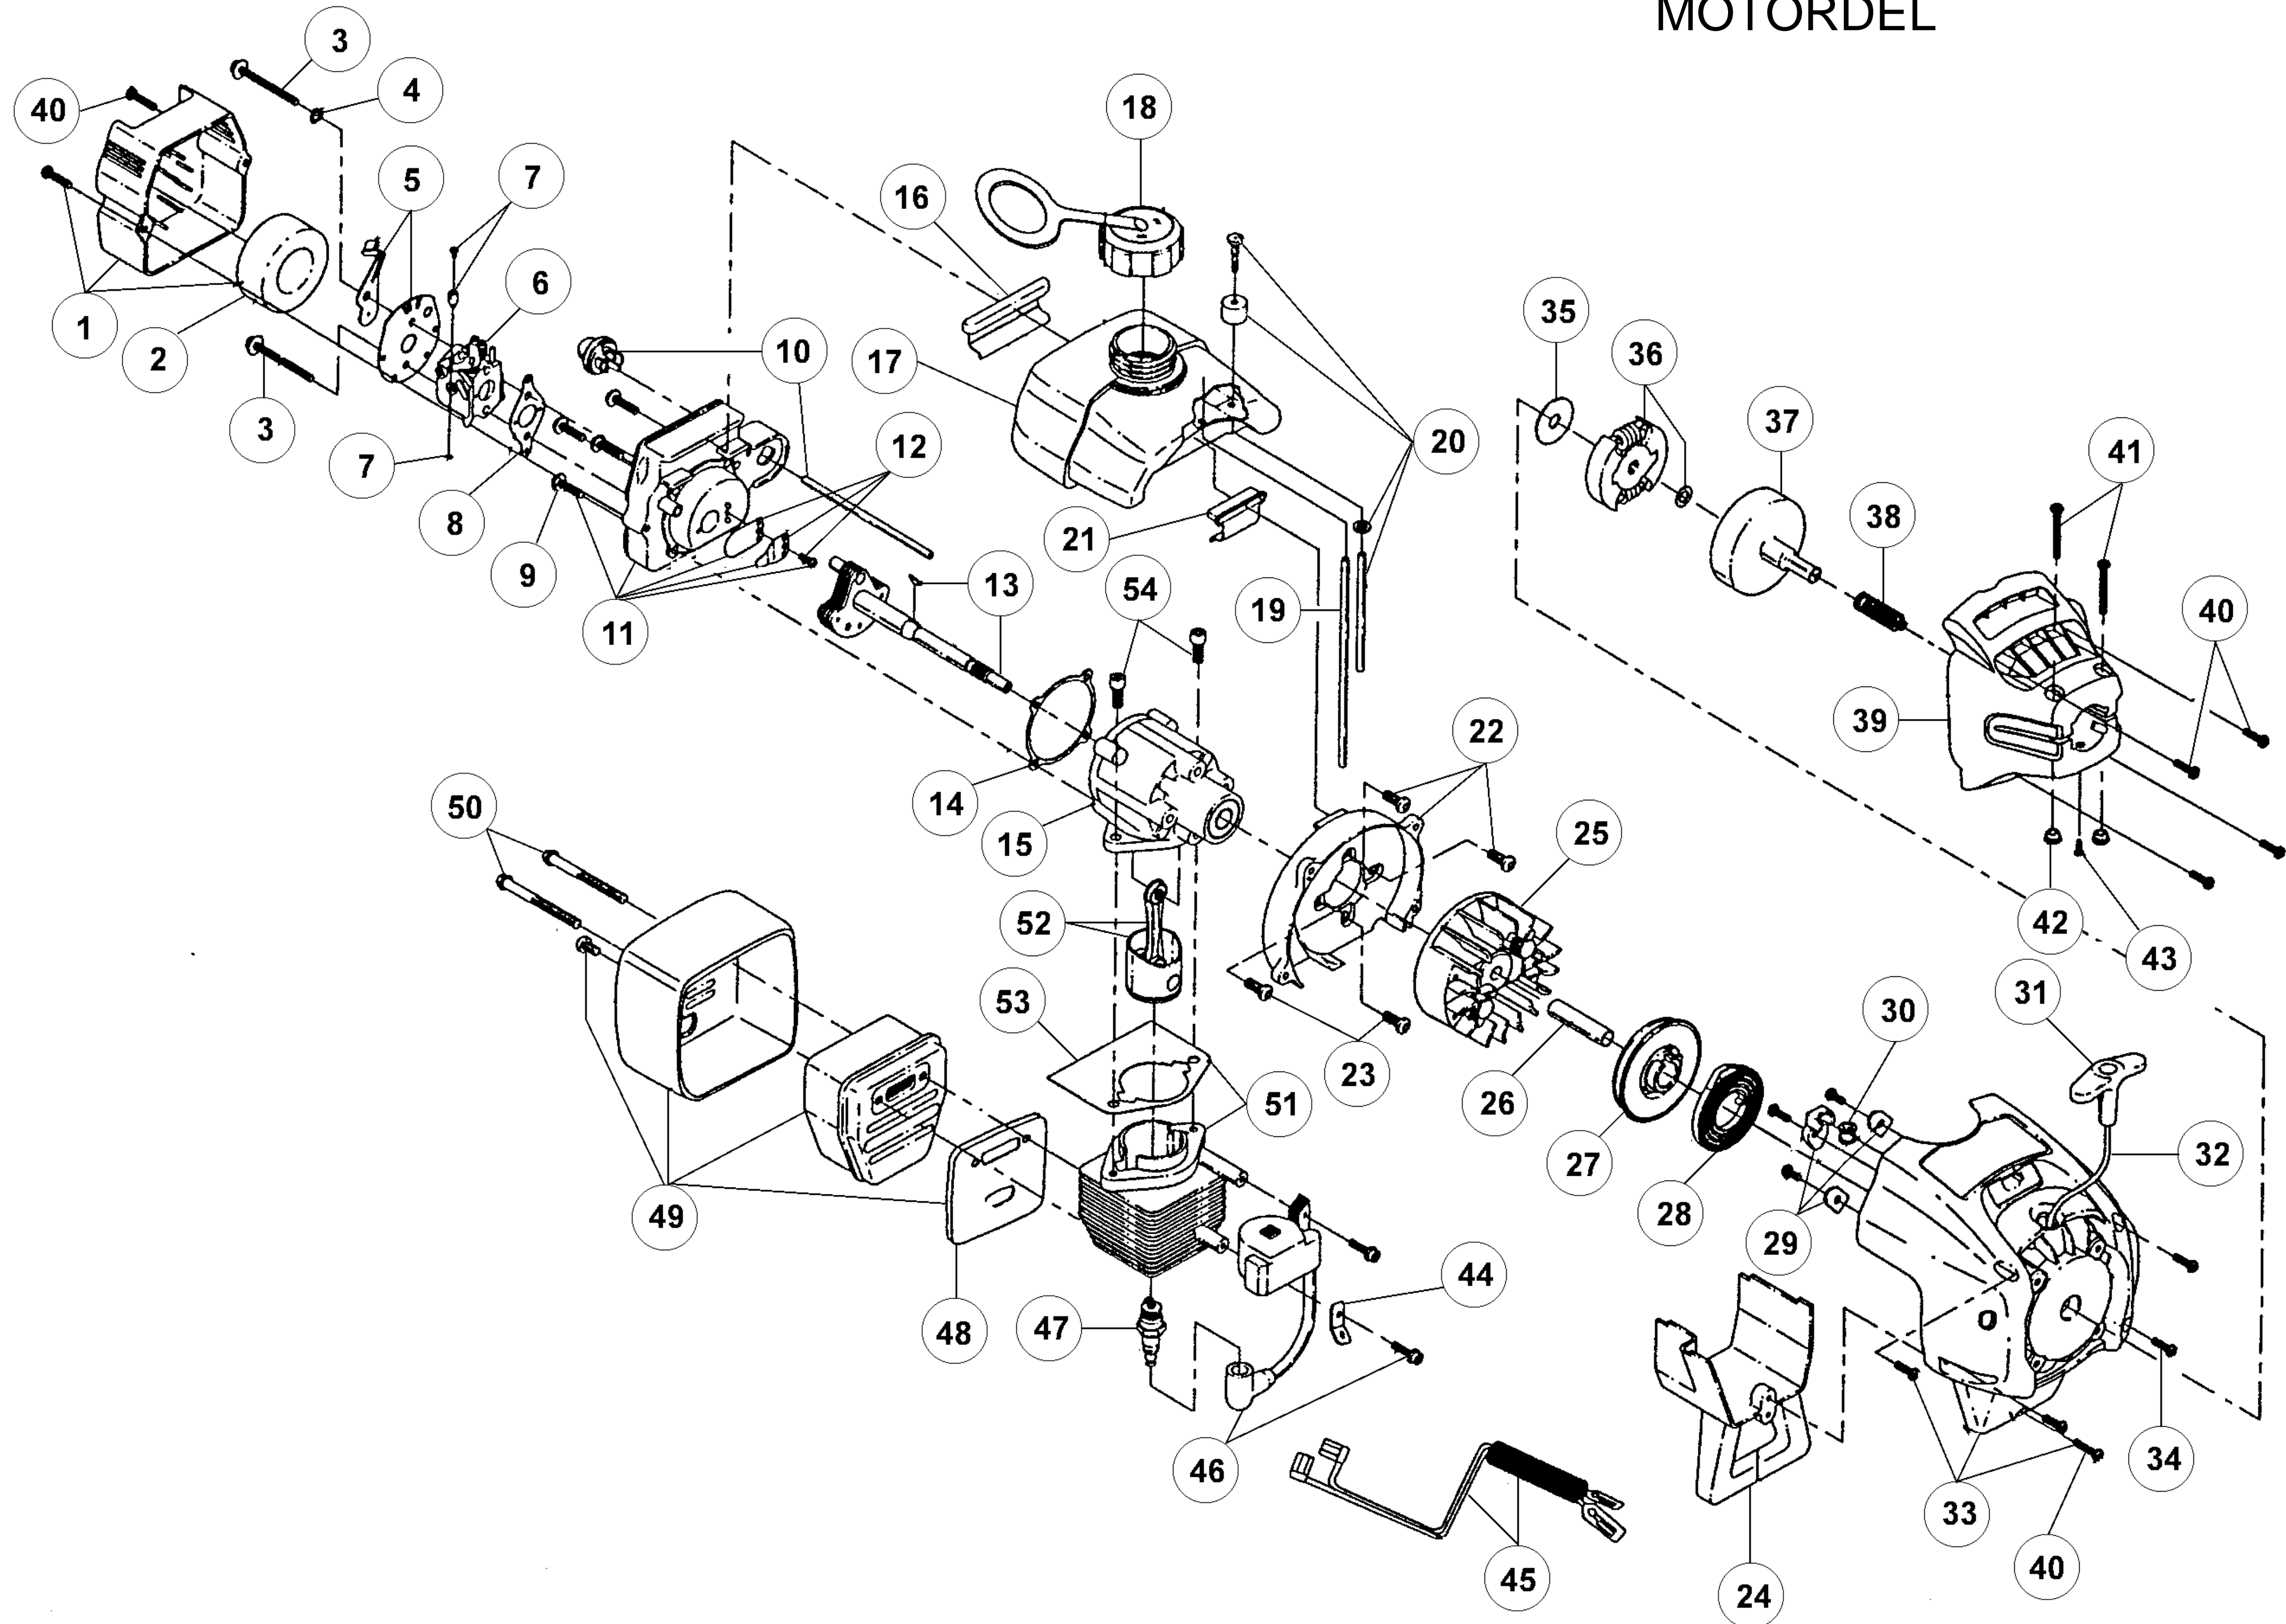

MOTORDEL

RYOBI 320RC MOTORDEL

POSNR	VAREN.R.	TEKST
1	180349	ASSY, CLEANER COVER (SQUARE)
2	180350	FILTER, AIR CLEANER
3	180351	ASSMY, CARBURETOR MOUNTING SCREWS
4	180352	WASHER, WAVEY
5	180353	ASSMY, CHOKE LEVER & PLATE
6	181675	ASSMY, ASERIES GOVERNED CARB
7	682048	ASSMY, THROTTLE ADJUSTING ASSEMBLY
7	180092	ASSMY, THROTTLE ADJUSTMENT (ZAMA)
8	610675	GASKET, CARBURETOR X1
9	181860	SCREW, 1024X.75 T-25 COMBO
10	181558	ASSMY, PRIMER & HOSE (YELLOW)
11	180354	ASSMY, CARB MOUNT & REED PLATE
12	684451	ASSMY, REED VALVE
13	181498	ASSMY, POWER SHAFT
14	612115	GASKET, REAR COVER X1
15	180026	ASSMY, CRANKCASE SERVICE 2842 [C]
16	612134	PAD, REAR MOUNT PAD
17	181794	ASSMY, FUEL TANK
18	181795	CAP, FUEL TANK
19	181168	LINE, FUEL RETURN
20	682039	ASSMY, FUEL LINE ASSEMBLY
21	145308	PAD, FRONT MOUNTING
22	153520	ASSMY, SHROUD ASSEMBLY
23	181861	SCREW, 1/420X.562 FILL. HD T30
24	153403	EXTEN, SHROUD EXTENSION W/STAND
25	180929	ASSMY, FLYWHEEL W/IMPROVED DOG
26	181065	SPACER
27	181597	PULLEY, STARTER (OCTAGON SHAPED)
28	613102	SPRING, PULLEY RECOIL
29	181441	ASSMY, PULLEY RETAINER
30	611061	GUIDE, ROPE
31	181079	HANDLE, STARTER
32	613103	ROPE, STARTER PULLEY
33	181797	ASSMY, STARTER HOUSING
34	181862	SCREW, 1032X.562 #8PH TAP T20 BLK
35	181074	WASHER, CLUTCH
36	181445	ASSMY, CLUTCH ROTOR
37	153592	ASSMY, CLUTCH DRUM ASSEMBLY
38	612468	SPRING, COMPRESSION SPRING
39	181798	ASSMY, CLUTCH COVER W/HARDWARE
40	181345	SCREW, #816X.750 PH TORX COMBO
41	181799	BOLT, #1024 X 1.000 T20 BLK
42	181810	NUT, HEX #1024 B.O.
43	145569	SCREW, ANTIROTATION
44	180753	TAB, ENGINE GROUND 3/160 STUD
45	181869	ASSMY, WIRE LEADS & SLEEVE
46	683390	ASSMY, MODULE ASSEMBLY
47	147095	PLUG, SPARK
48	160334	GASKET, EXHAUST (FLK MUFFLER)
49	160331	ASSMY, MUFFLER & FLOCKED SHIELD
50	160335	SCREW, MUFFLER MOUNTING
51	180063	KIT, CYLINDER REPLACEMENT 31CC
52	684449	ASSMY, PISTON & ROD
53	610674	GASKET, CYLINDER X1