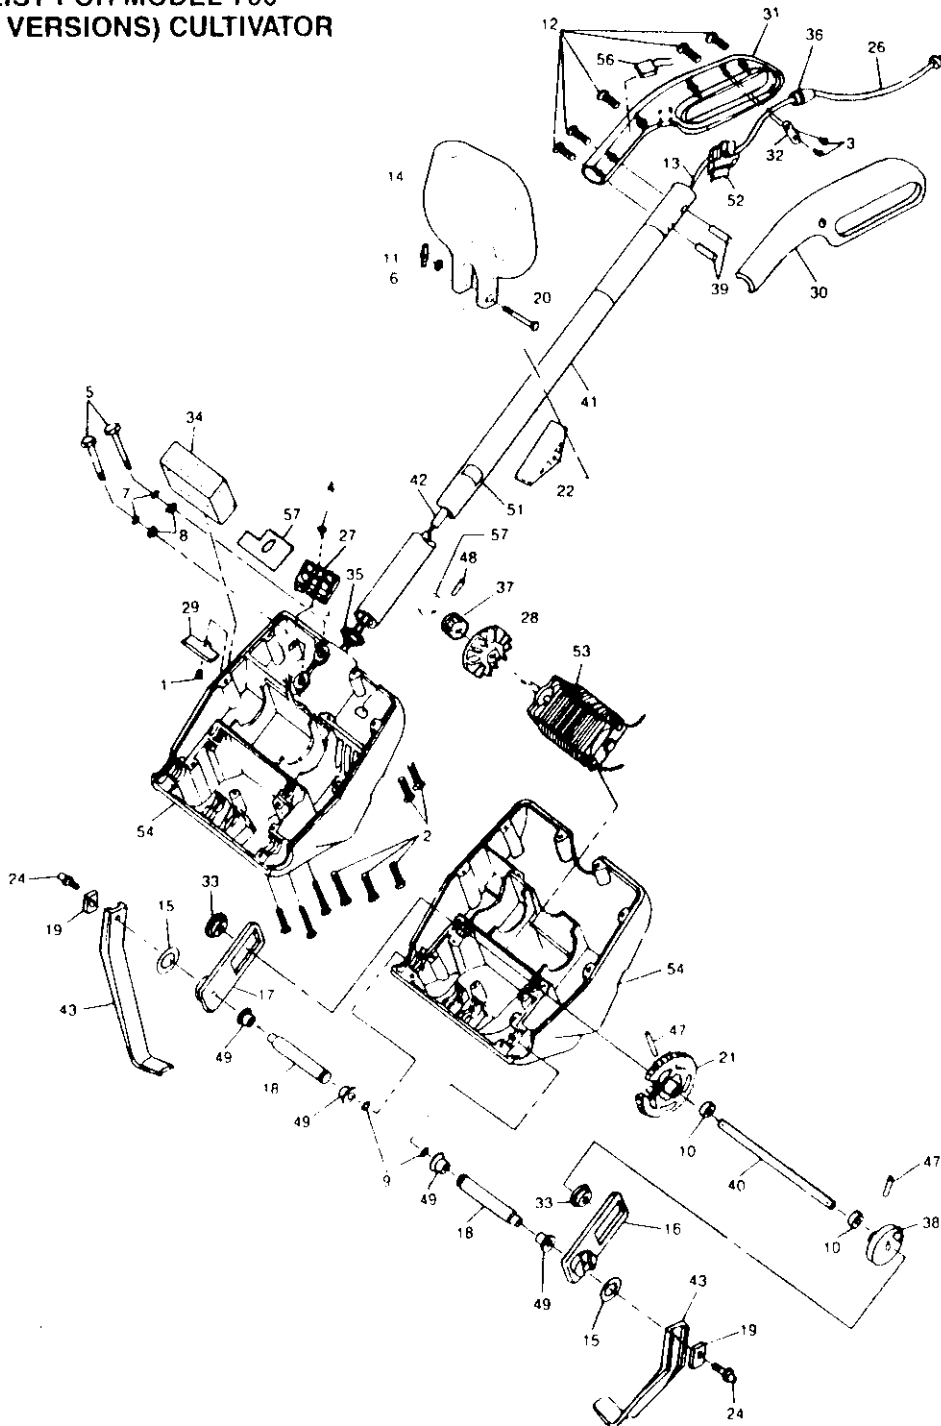

HMC Mailing Address P.O. Box 560, Long Beach, CA 90801-0560  
20710 So. Alameda Street, Long Beach, CA 90810

## EXPLODED PARTS VIEW AND NUMERICAL PARTS LIST FOR MODEL 700 (EUROPEAN VERSIONS) CULTIVATOR

**EXPLODED PARTS VIEW AND NUMERICAL  
 PARTS LIST FOR MODEL 700 (EUROPEAN VERSIONS) CULTIVATOR**

ITEM	PART NO.	DESCRIPTION	QUANTITY
1	010044	COVER SCREW (SEMS ASSY)	1
2	011102	SCREW #8 x 1.00 Lg.	14
3	011103	SCREW #8 x .500 Lg.	2
4	011701	SCREW M3 x 16mm Lg.	1
5	031003	BOLT 5/16-18 x 1.75 Lg.	2
6	040016	WASHER 1/4	1
7	041003	WASHER	2
8	051102	LOCK NUT 5/16-18	2
9	061301	WIRE RING	2
10	070024	BEARING	2
11	201040	WING NUT	1
12	201044	SCREW - PHILLIPS	5
13	973510	HARNESS ASSY	1
14	201012	ASSIST HANDLE	1
15	235701	O-RING	2
16	236501	ROCKERARM LH	1
17	236502	ROCKERARM RH	1
18	236704	HALF SHAFT	2
19	236706	BLADE PLATE	2
20	030017	CARRIAGE BOLT	1
21	950301	GEAR ASSY	1
22	201110	ASSIST-HANDLE SUPPORT	1
23			1
24	970307	BLADE BOLT	2
25			1
26	973503	SUPPLY CORD	1
	973504	SUPPLY CORD (SWITZERLAND ONLY)	
27	973618	TERMINAL BLOCK	1
28	975211	FAN	1
29	975220	FILTER COVER	1
30	975223	TRIGGER HOUSING (LH) W/HOLE	1
	975229	TRIGGER HOUSING (LH) W/HOLE (SWITZERLAND ONLY)	
31	975224	TRIGGER HOUSING (RH)	1
32	975225	STRAIN RELIEF STRAP	1
33	975227	FLOATING BUSHING	2
34	975401	FILTER FOAM	1
35	975502	TUBE GROMMET	1
36	975503	CORD GUARD	1
37	976507	PINION GEAR	1
38	976520	CRANK	1
39	976705	TUBE SLEEVE	2
40	976710	CRANKSHAFT	1
41	976802	TUBE	1
42	976807	INSULATOR SLEEVE - PVC	1
43	976903	BLADE	2
44			
45			
46			
47	977601	SHEAR PIN	2
48	977605	GROOVED PIN	1
49	977703	FLANGED BUSHING	4
51	979506	LABEL HANDLE LOCATION	1
52	983201	SWITCH	1
	973201	SWITCH (SWITZERLAND ONLY)	
53	983801	MOTOR	1
54	980601	HOUSING KIT	1
55			
56	973616	CAPACITOR	1
57	070038	BEARING	1

**OTHER KITS AVAILABLE**  
 970610 ROCKERARM KIT CONSISTING OF ITEMS 9, 15, 17, 18, 33 AND 49  
 970611 ROCKERARM KIT CONSISTING OF ITEMS 9, 15, 16, 18, 33 AND 49